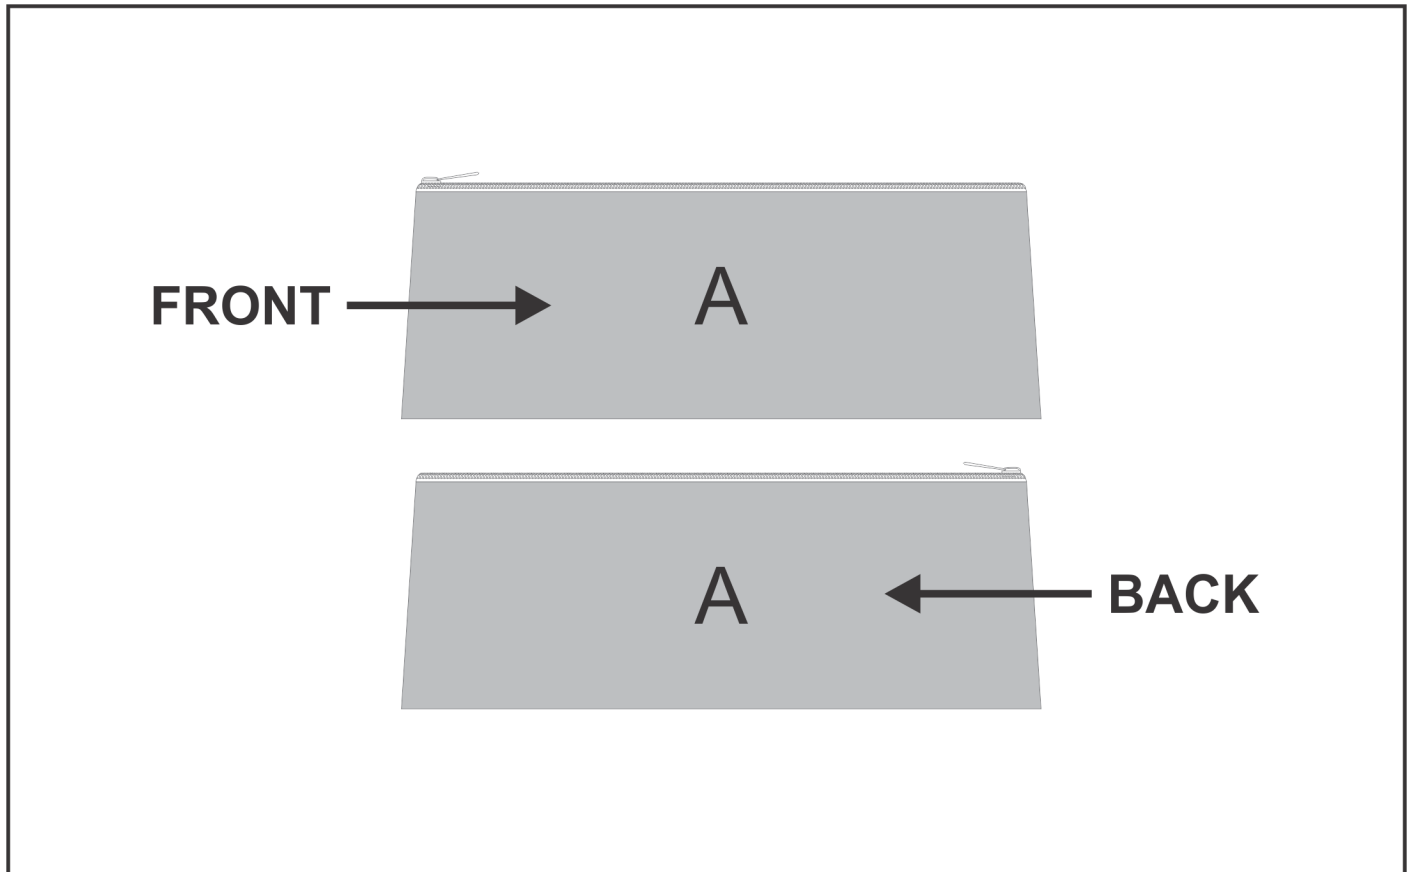

SC-HP-2-G

Hoppla Quill Pencil Case

Need to know:

- Includes 1-Position Sublimation (setup fees apply)
- **Please Note: We cannot guarantee 100% logo Alignment on all Brandable Panels.**

Branding Options:

Position A

1. Custom Sublimation A (CPSUB-A)
Full Colour
Size: 343mm wide x 240mm high